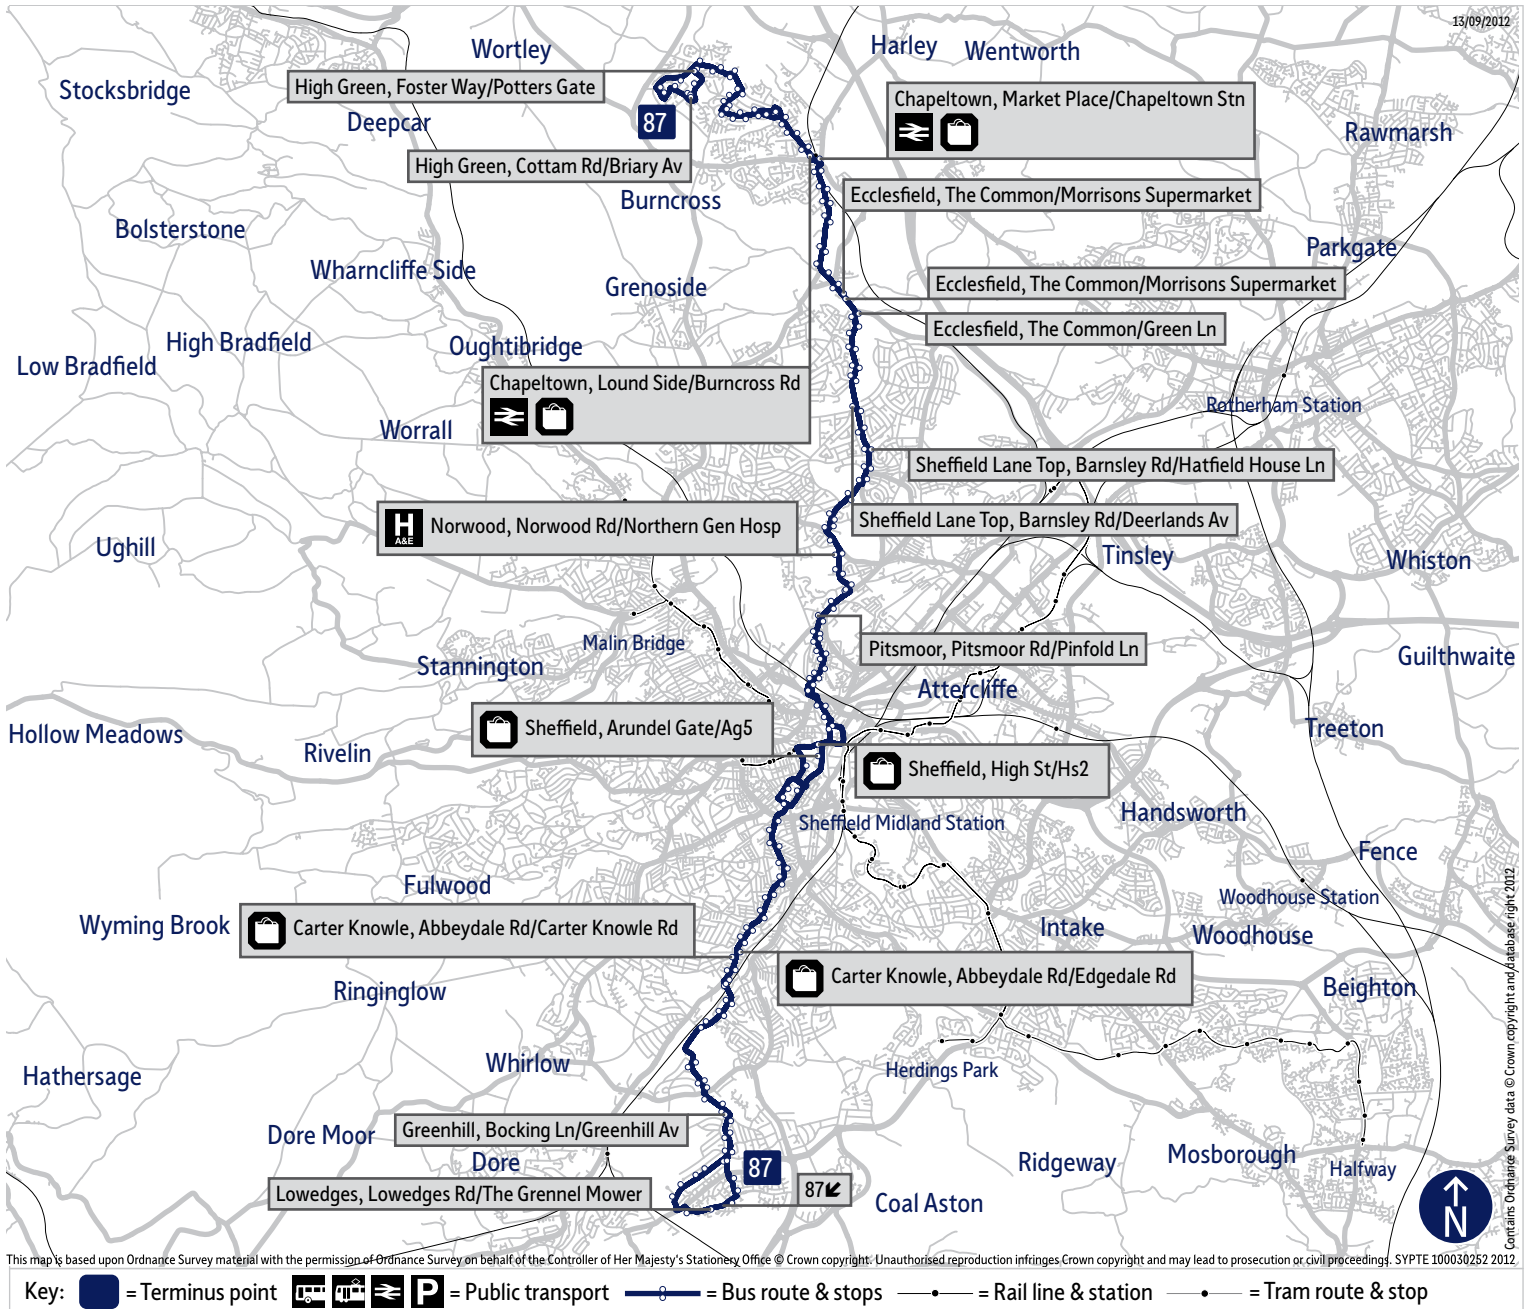

Bus route map for service 87