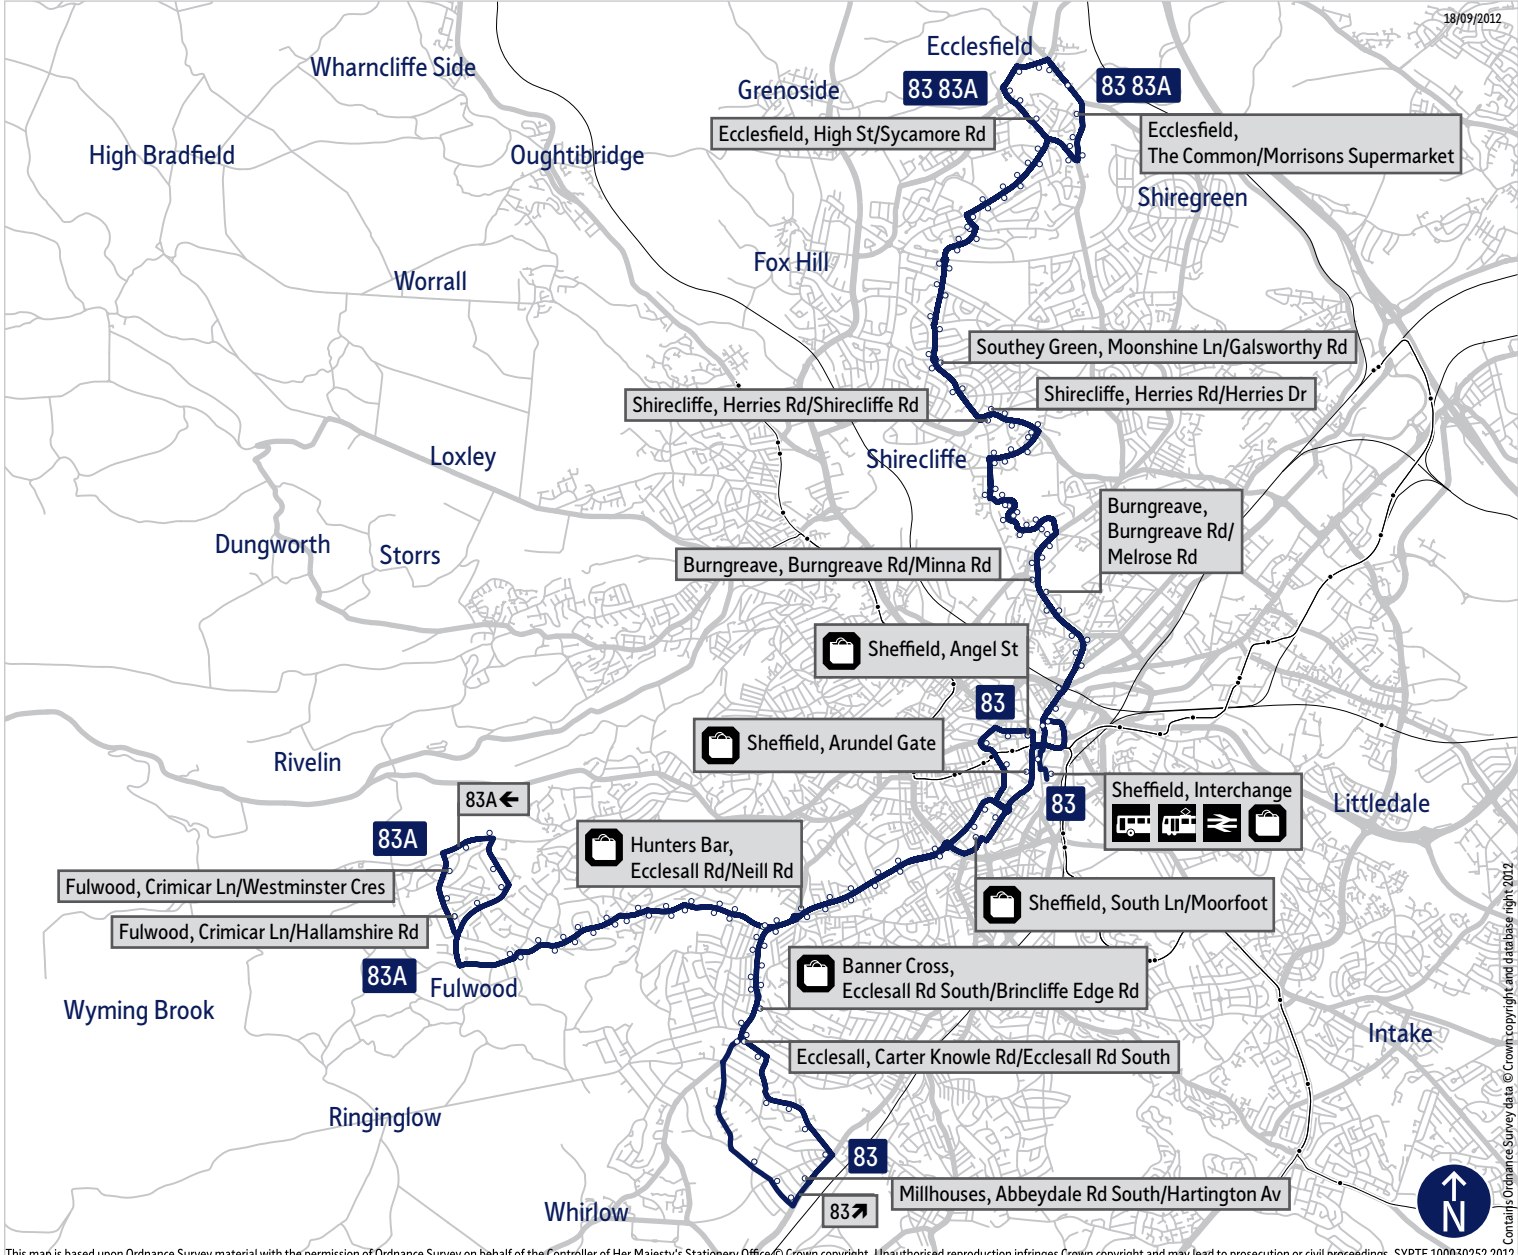

Bus route map for services 83 and 83A

18/09/2012

This map is based upon Ordnance Survey material with the permission of Ordnance Survey on behalf of the Controller of Her Majesty's Stationery Office © Crown copyright. Unauthorised reproduction infringes Crown copyright and may lead to prosecution or civil proceedings. SYPT 100030252 2012

Key: = Terminus point = Public transport = Bus route & stops = Rail line & station = Tram route & stop

Contains Ordnance Survey data © Crown copyright and database right 2012