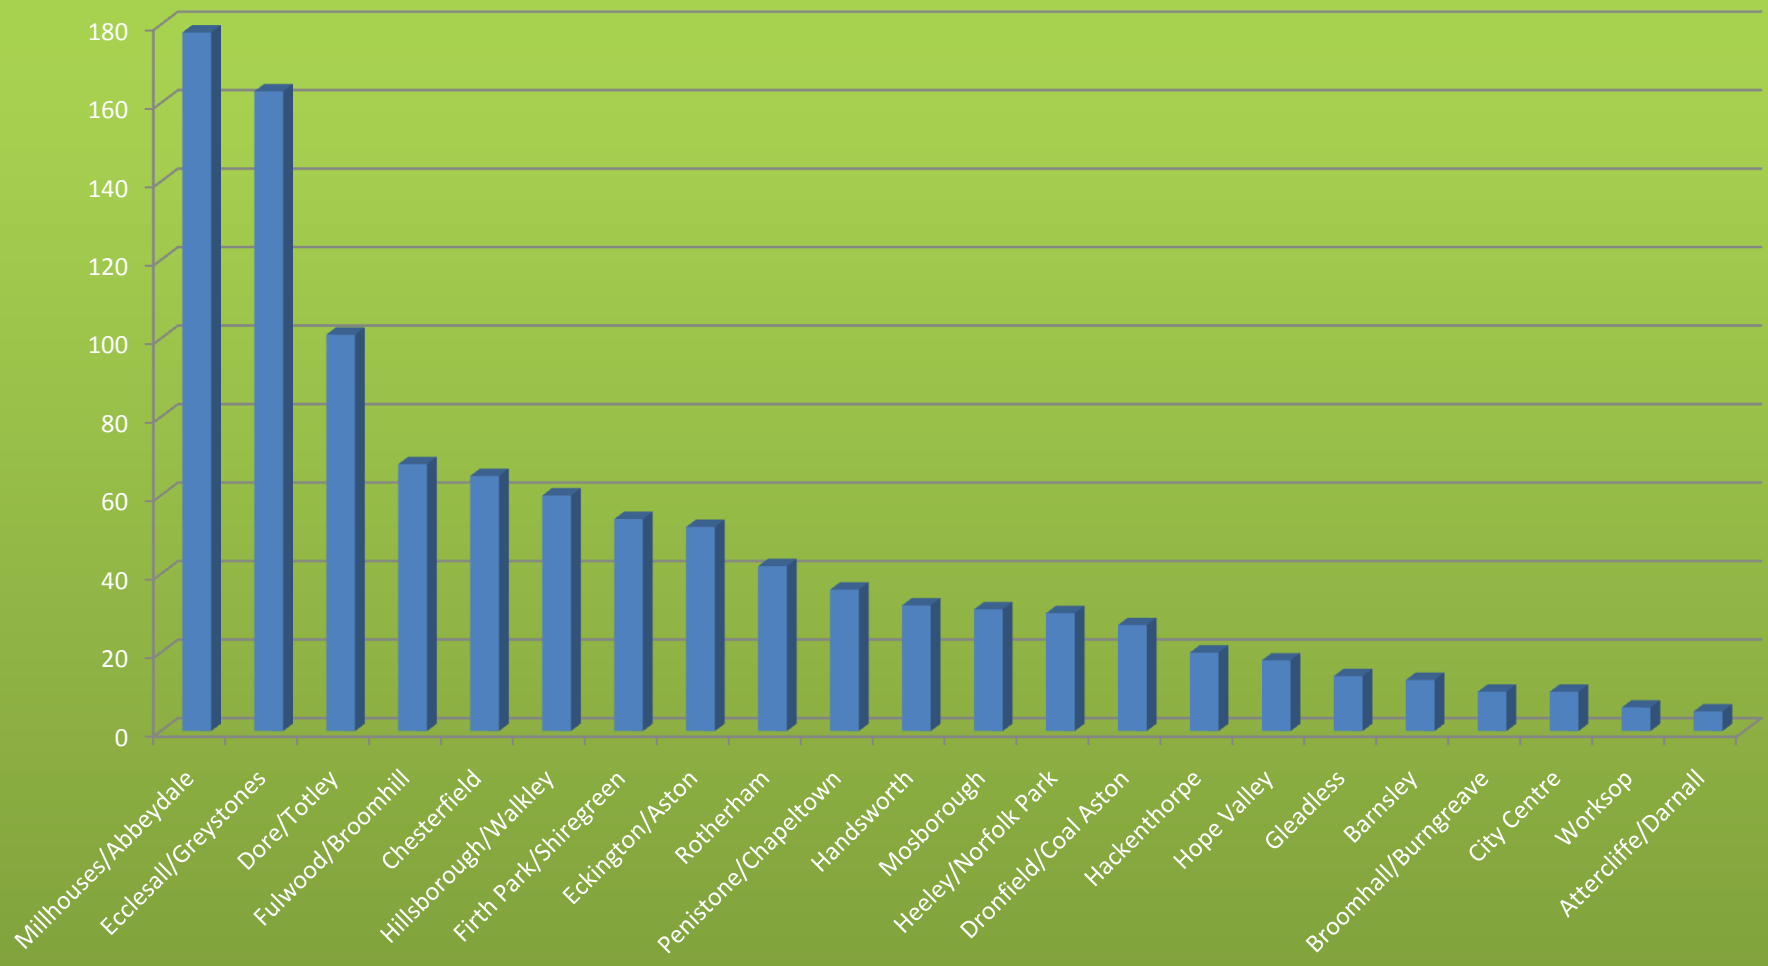

Bar Graph – Sheffield Visitors to Millhouses Park on 2nd & 3rd July 2011

Number of Visitors (from Sheffield Postcodes)

Flow Map – Sheffield Visitors to Millhouses Park on 2nd & 3rd July 2011

Bar Graph – Non-Sheffield Visitors to Millhouses Park on 2nd & 3rd July 2011

Flow Map – Non-Sheffield Visitors to Millhouses Park on 2nd & 3rd July 2011