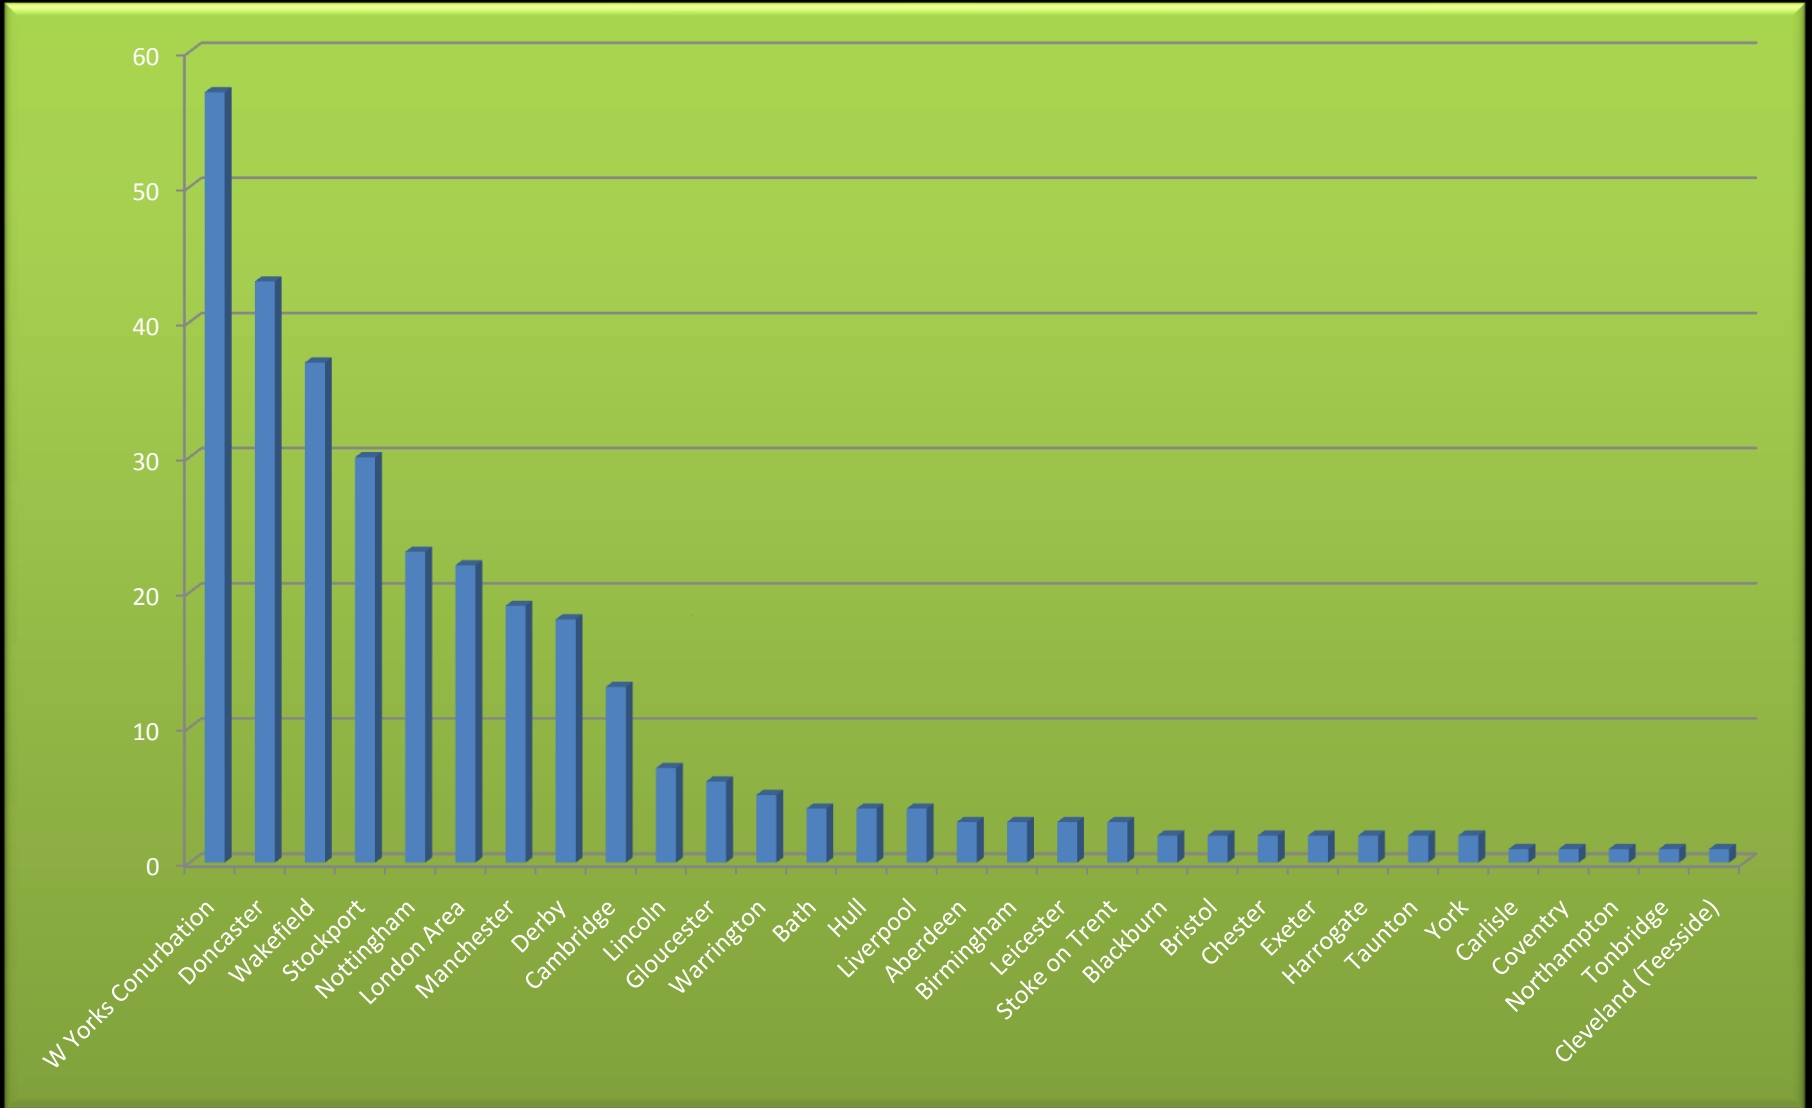

Bar Graph – Sheffield Visitors to Millhouses Park on 2nd & 3rd July 2011

Number of Visitors (from Sheffield Postcodes)

Flow Map – Sheffield Visitors to Millhouses Park on 2nd & 3rd July 2011

Bar Graph – Non-Sheffield Visitors to Millhouses Park on 2nd & 3rd July 2011

Flow Map – Non-Sheffield Visitors to Millhouses Park on 2nd & 3rd July 2011