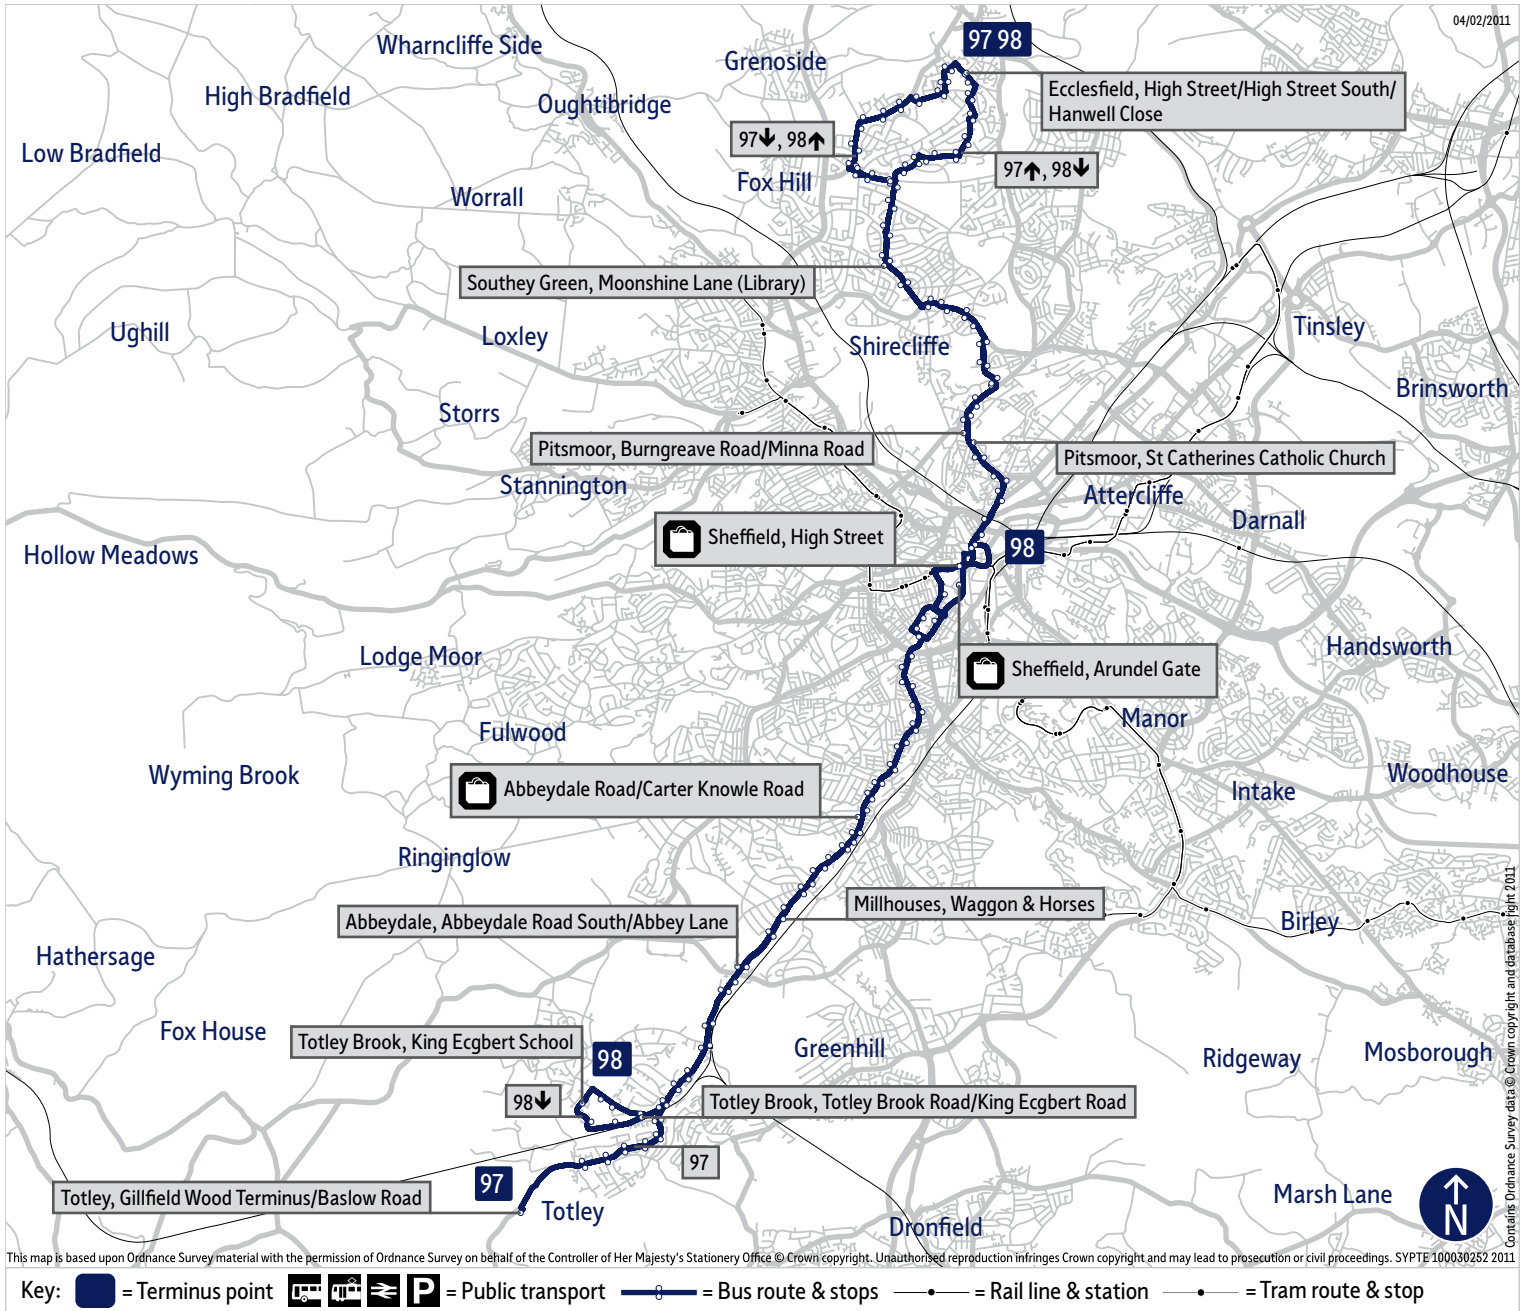

Bus route map for services 97 and 98

This map is based upon Ordnance Survey material with the permission of Ordnance Survey on behalf of the Controller of Her Majesty's Stationery Office © Crown copyright. Unauthorised reproduction infringes Crown copyright and may lead to prosecution or civil proceedings. SYPTE100030252 2011