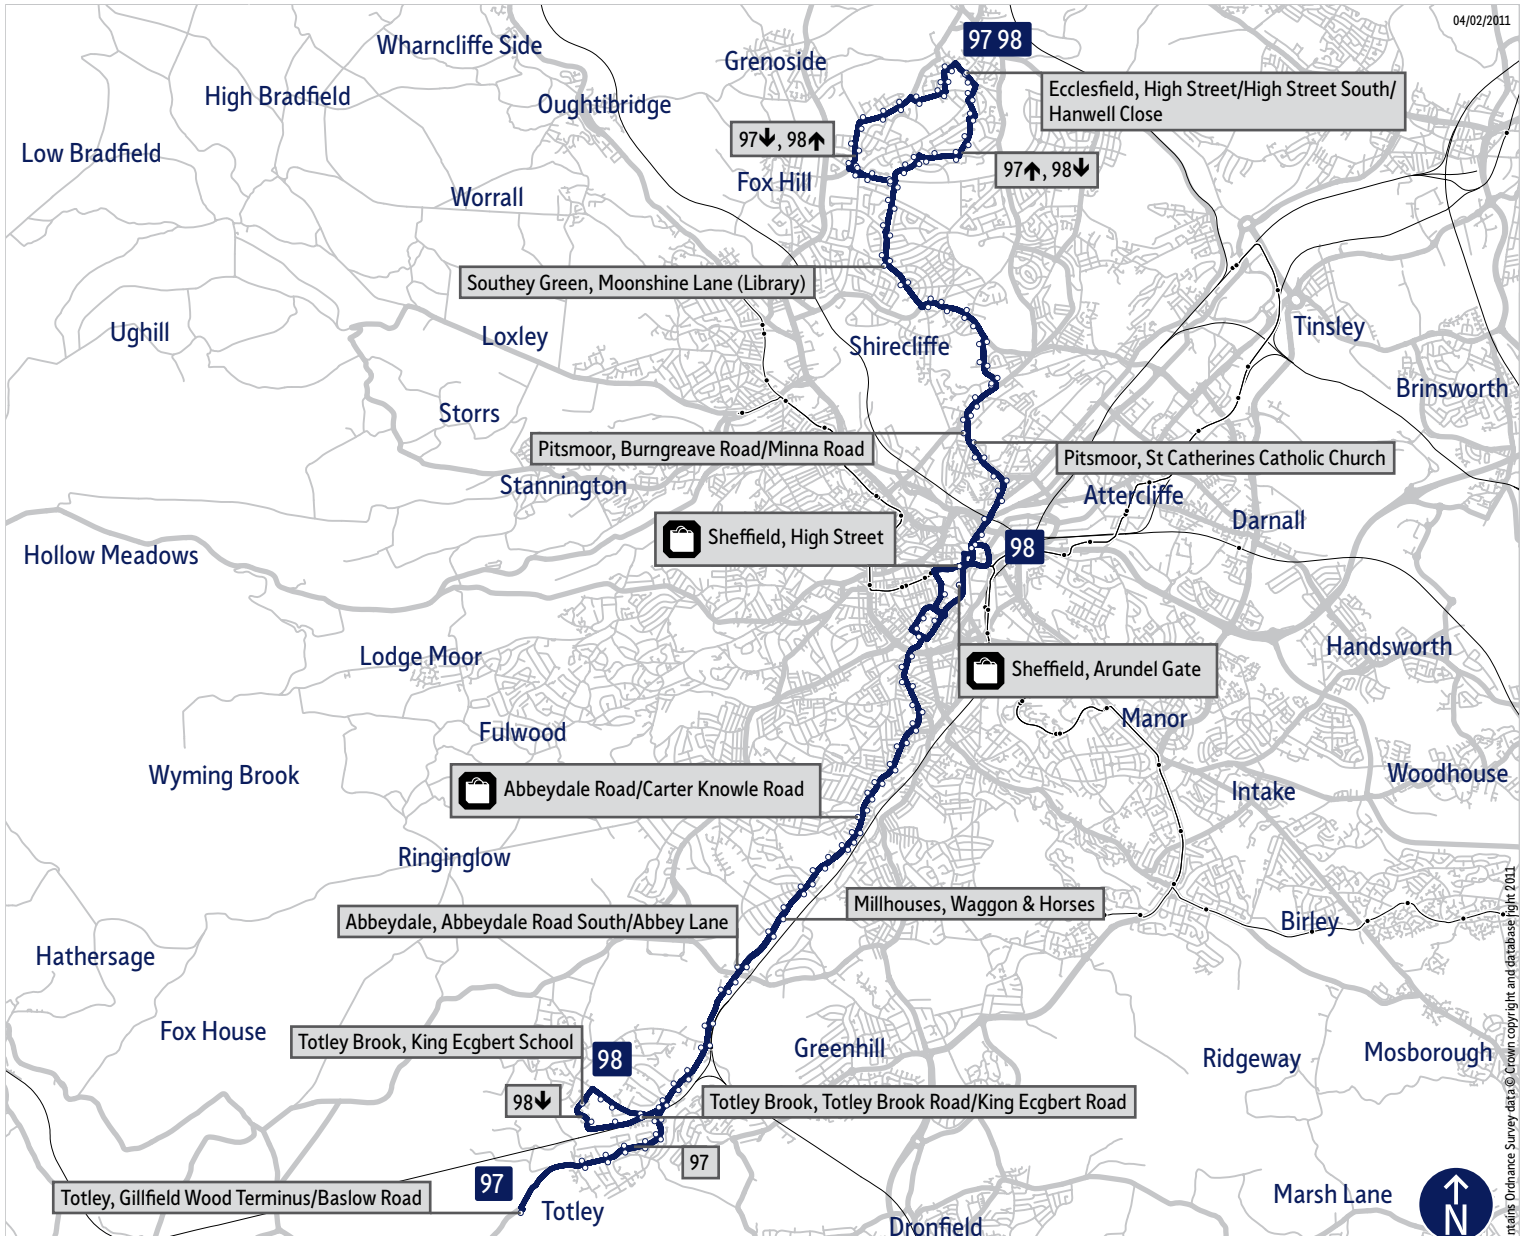

Bus route map for services 97 and 98

This map is based upon Ordnance Survey material with the permission of Ordnance Survey on behalf of the Controller of Her Majesty's Stationery Office © Crown copyright. Unauthorised reproduction infringes Crown copyright and may lead to prosecution or civil proceedings. SYPTE100030252 2011

Key: = Terminus point = Public transport = Bus route & stops = Rail line & station = Tram route & stop