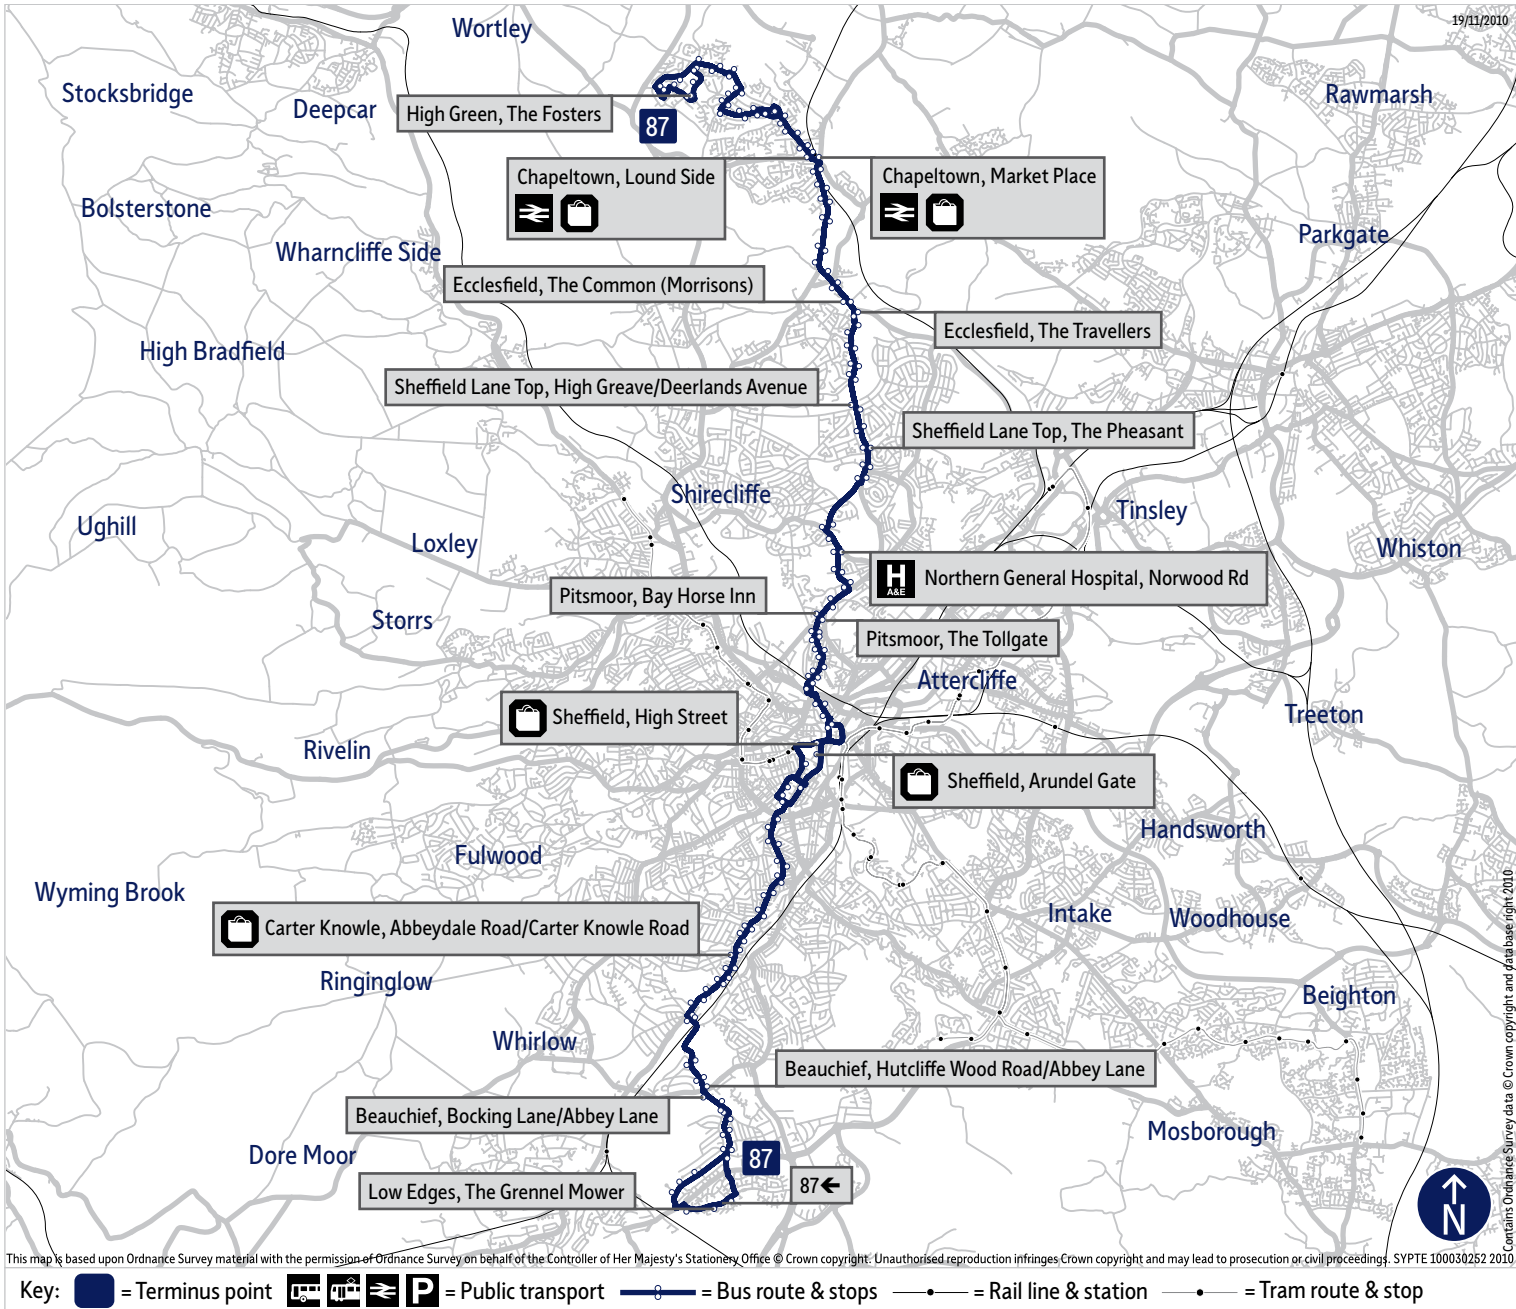

Bus route map for service 87