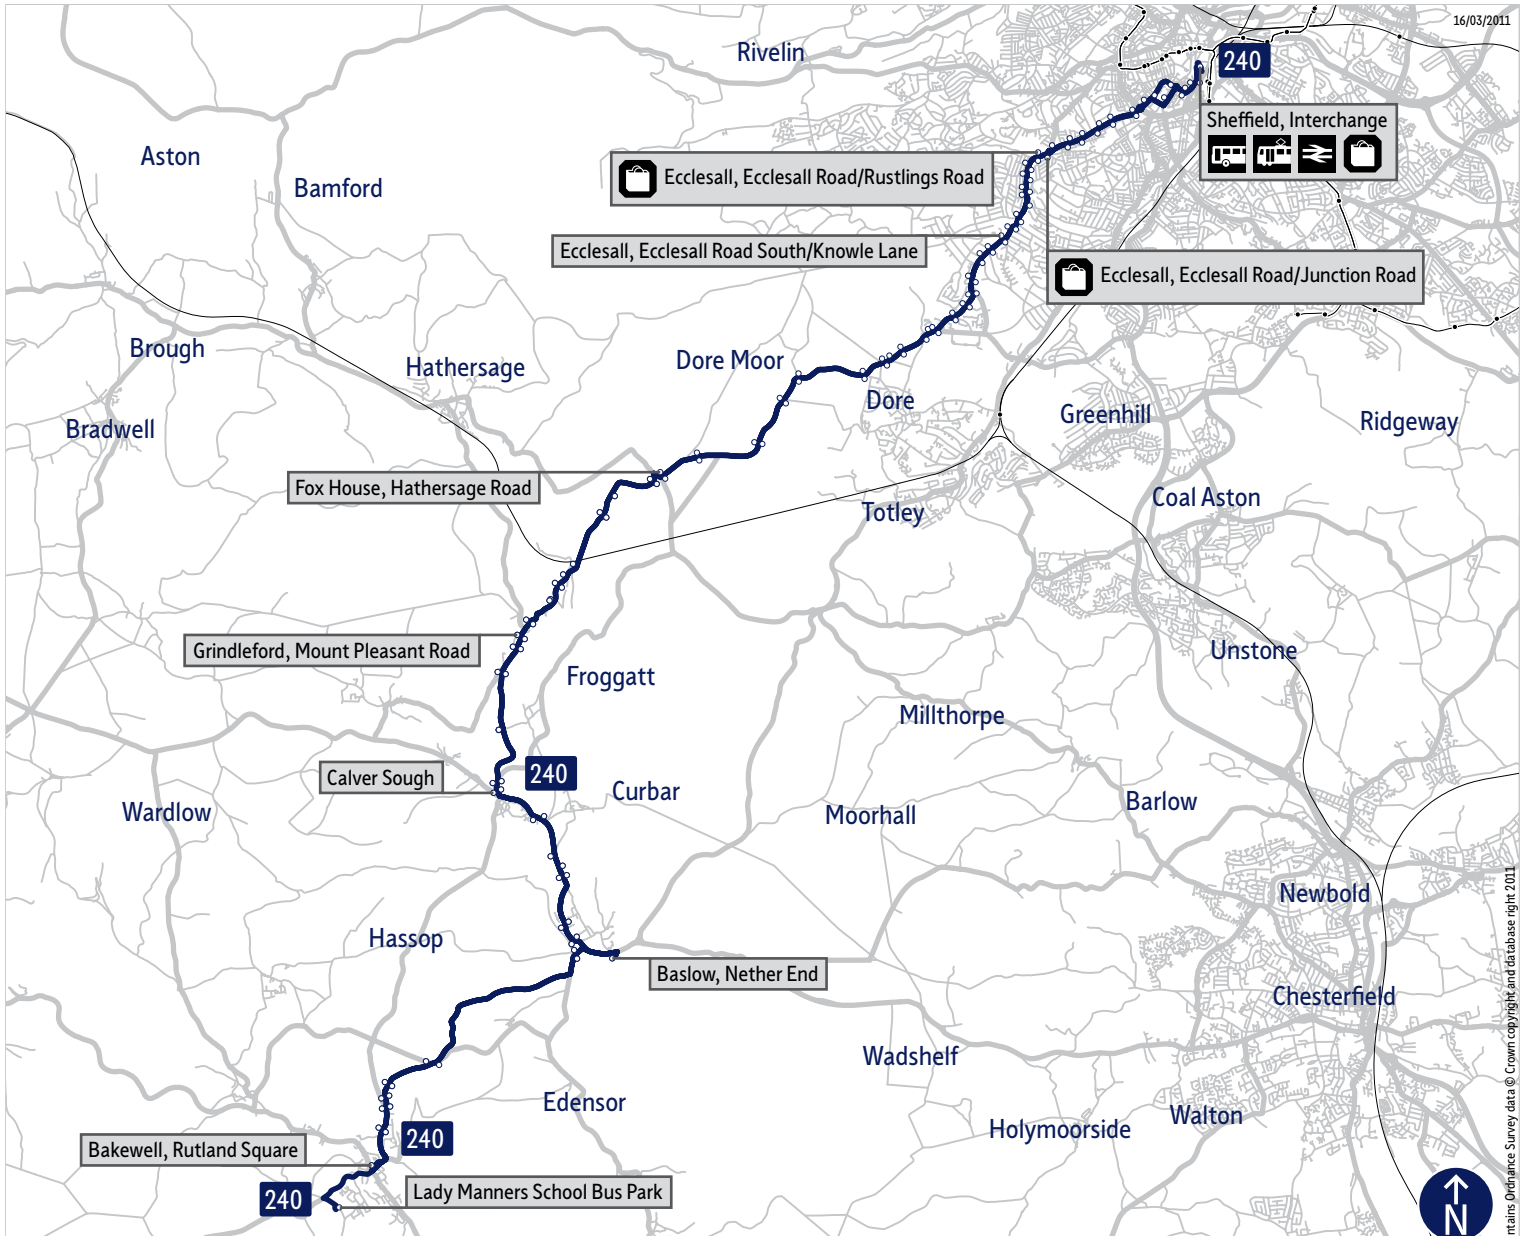

Bus route map for service 240

16/03/2011

This map is based upon Ordnance Survey material with the permission of Ordnance Survey on behalf of the Controller of Her Majesty's Stationery Office © Crown copyright. Unauthorised reproduction infringes Crown copyright and may lead to prosecution or civil proceedings. SYPT 100030252 2011

Key: = Terminus point = Public transport = Bus route & stops = Rail line & station = Tram route & stop