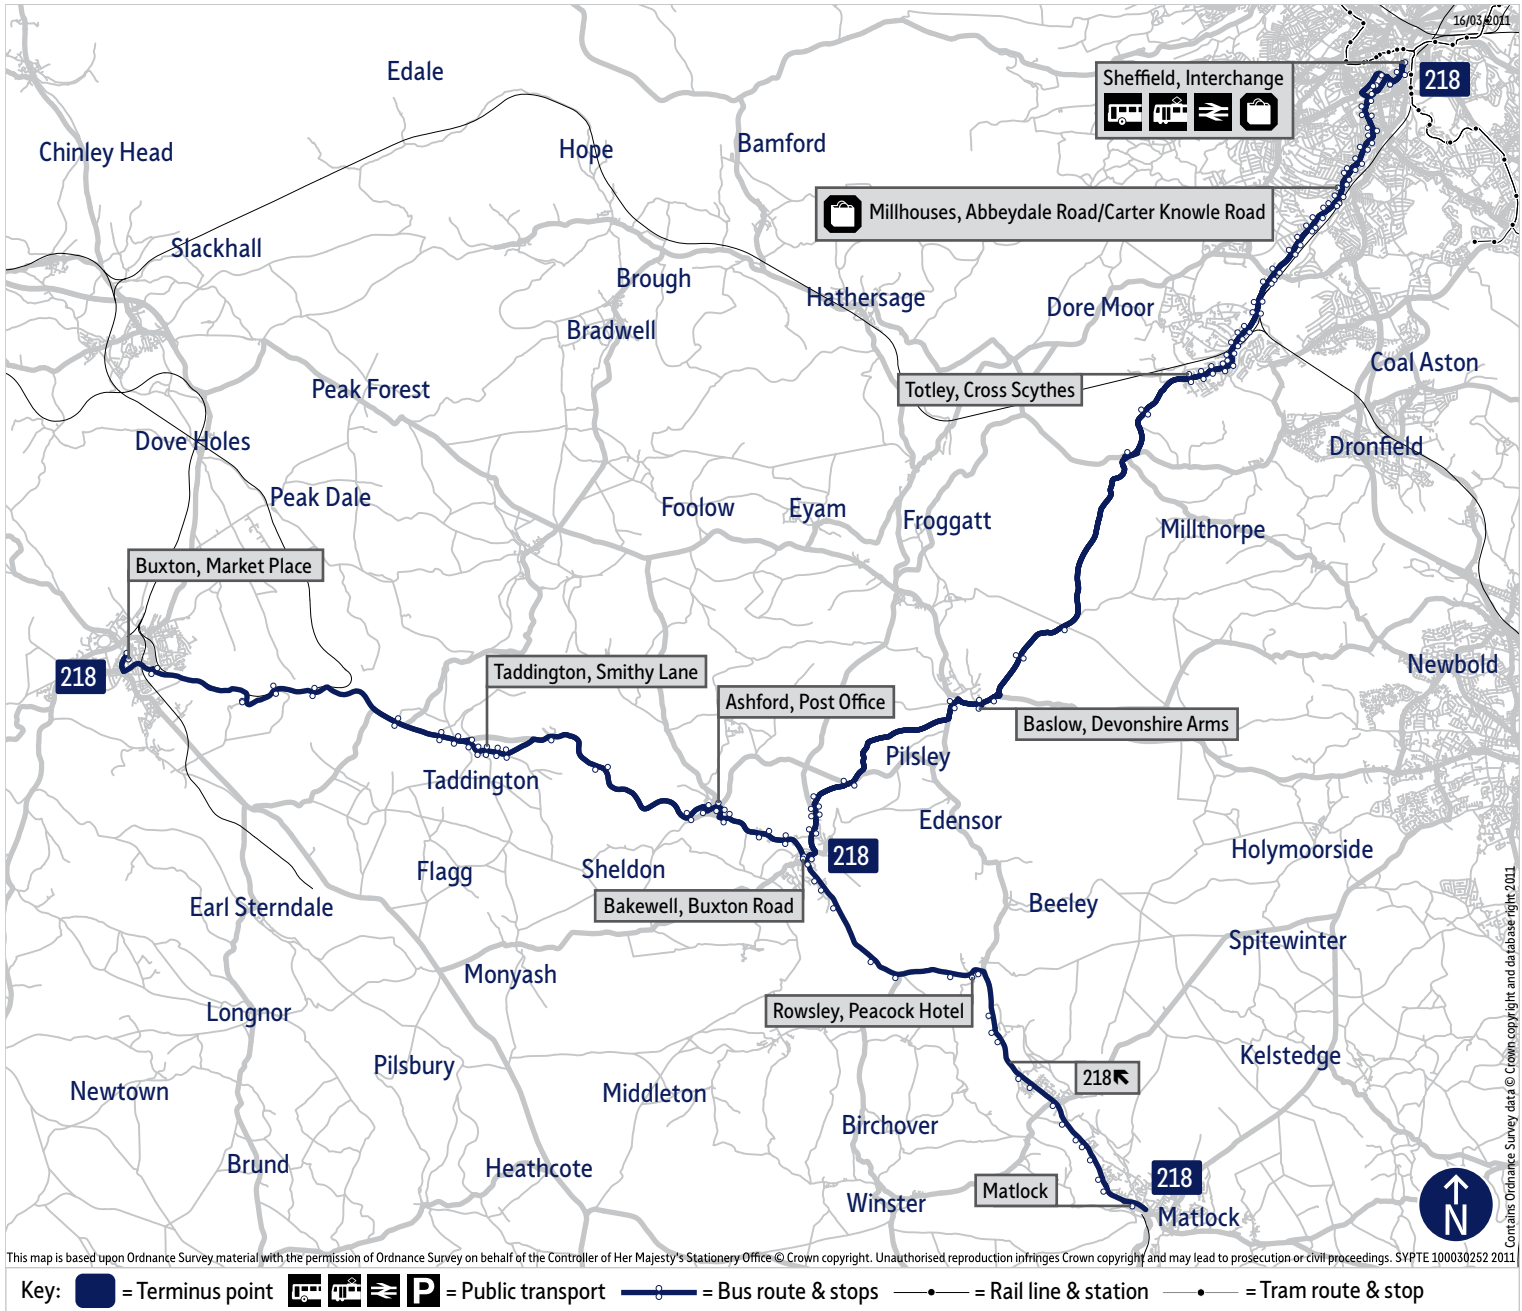

Bus route map for service 218

This map is based upon Ordnance Survey material with the permission of Ordnance Survey on behalf of the Controller of Her Majesty's Stationery Office © Crown copyright. Unauthorised reproduction infringes Crown copyright and may lead to prosecution or civil proceedings. SYPT 100030252 2011

Key: 218 = Terminus point P = Public transport   = Bus route & stops   = Rail line & station   = Tram route & stop